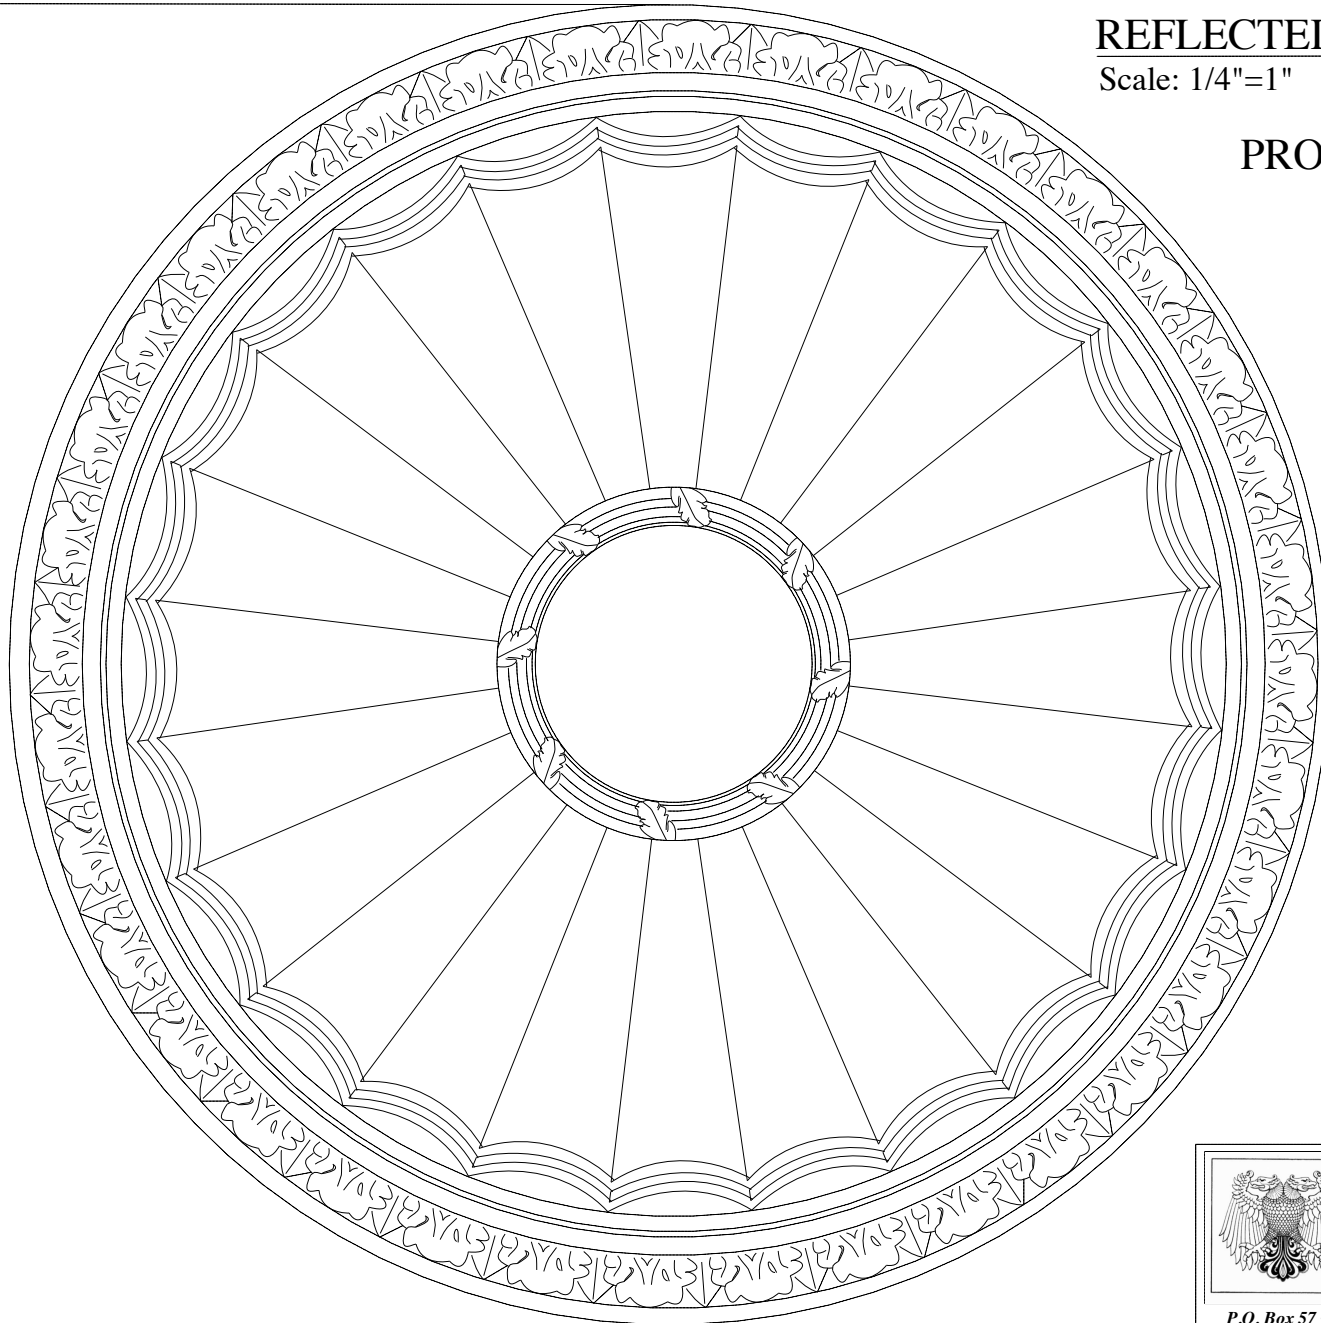

REFLECTED CEILING VIEW

Scale: 1/4"=1"

PROJECTION = 1"

27-1/2"

FELBER
ORNAMENTAL
PLASTERING CORP.

P.O. Box 57 • 1000 West Washington Street • Norristown, PA 19404
Phone: 800.392.6896 • Fax: 610.275.6636 • www.felber.net