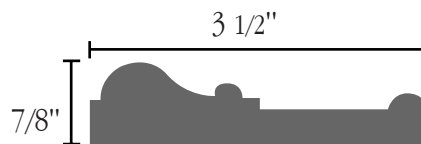

NICHE ACCESSORIES

Rosette Blocks and Surround Moldings

Note: Niche sill should be built out of wood by installer

RM-005

* Note: For Radiused Surround Molding see price list for set up charge.

Scale - Half Size

FELBER
ORNAMENTAL
PLASTERING CORP.

PO BOX 57, 1000 WEST WASHINGTON STREET
NORRISTOWN, PENNSYLVANIA 19404

FAX: 610-275-6636 1-800-392-6896 WEB: www.felber.net