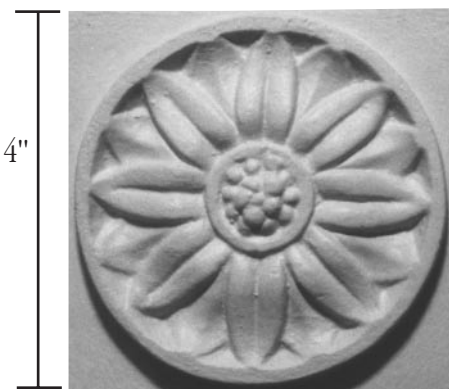

## Rosette Blocks and Surround Moldings

RBL-001

RM-001

RM-002

**Typical Niche Assembly**

Note: Niche sill should be built out of wood by installer

RBL-002

RM-003

RM-004

RBL-003

RM-005

RBL-004

RM-006

\* Note: For Radiused Surround Molding see price list for set up charge.

**Scale - Half Size**

**FELBER**  
ORNAMENTAL  
PLASTERING CORP.