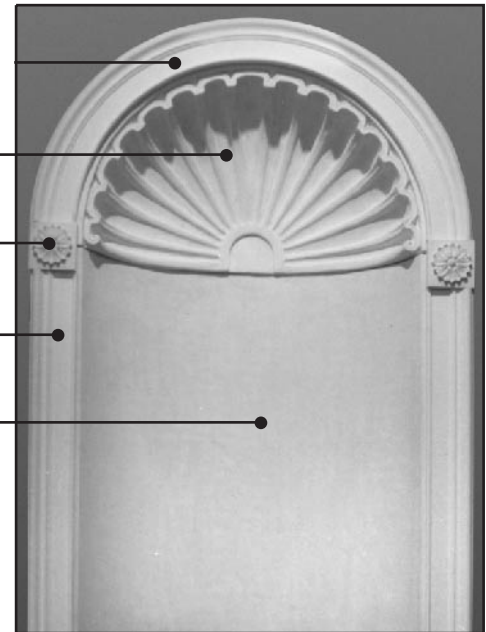

## Rosette Blocks and Surround Moldings

RBL-001

RM-001

RM-002

**Typical Niche Assembly**

Note: Niche sill should be built out of wood by installer

RBL-002

RM-003

RM-004

RBL-003

RM-005

RBL-004

RM-006

\* Note: For Radiused Surround Molding see price list for set up charge.

**Scale - Half Size**

**FELBER**  
ORNAMENTAL  
PLASTERING CORP.