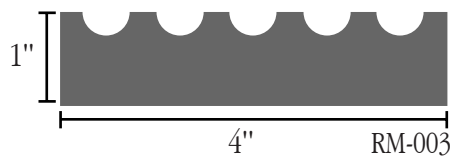

## Rosette Blocks and Surround Moldings

RBL-001

RM-001

RM-002

**Typical Niche Assembly**

Note: Niche sill should be built out of wood by installer

RBL-002

RM-003