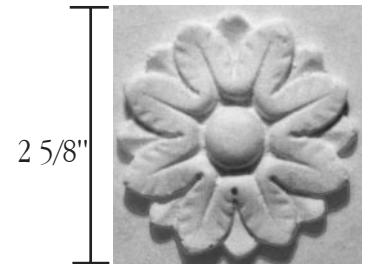

## Rosette Blocks and Surround Moldings

RBL-001

RM-001

RM-002

**Typical Niche Assembly**

Note: Niche sill should be built out of wood by installer

RBL-002

RM-003

RM-004

RBL-003

RM-005

RBL-004

RM-006

\* Note: For Radiused Surround Molding see price list for set up charge.

**Scale - Half Size**

**FELBER**  
ORNAMENTAL  
PLASTERING CORP.