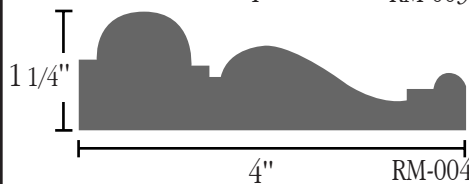

## Rosette Blocks and Surround Moldings

RBL-001

RM-001

RM-002

**Typical Niche Assembly**

Note: Niche sill should be built out of wood by installer

RBL-002

RM-003