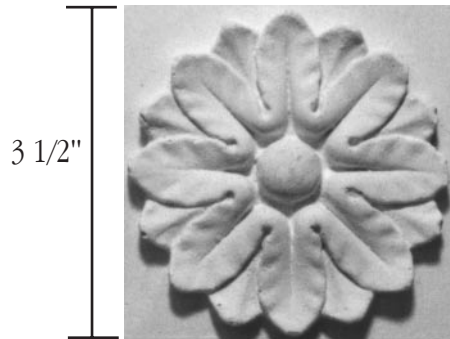

## Rosette Blocks and Surround Moldings

RBL-001

RM-001

RM-002

**Typical Niche Assembly**

Note: Niche sill should be built out of wood by installer

RBL-002

RM-003

RM-004

RBL-003

RM-005

RBL-004

RM-006

\* Note: For Radiused Surround Molding see price list for set up charge.

**Scale - Half Size**

**FELBER**  
ORNAMENTAL  
PLASTERING CORP.