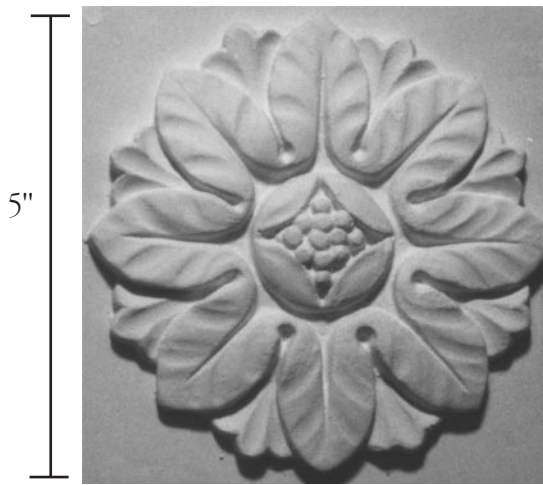

## Rosette Blocks and Surround Moldings

RBL-001

RM-001

RM-002

**Typical Niche Assembly**

Note: Niche sill should be built out of wood by installer

RBL-002

RM-003