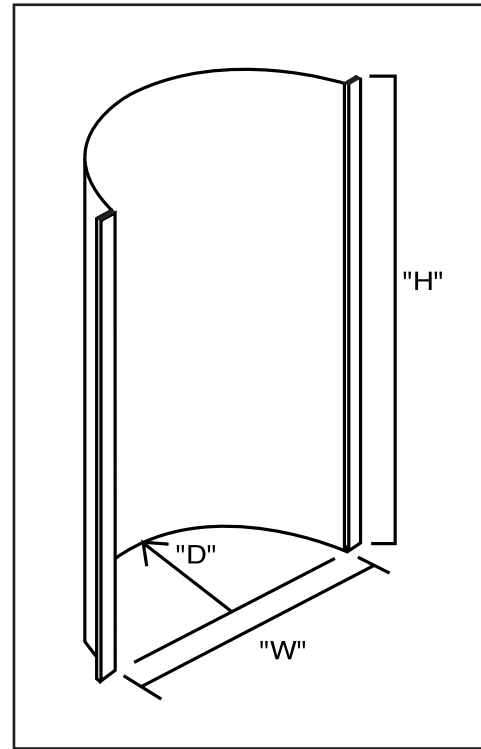

# SMOOTH NICHE & NICHE BACKS

**Smooth Niches**

Model#	Width	Height	Depth
SN-001	33 1/2"	65"	11 1/4"*
SN-002	35"	65 1/2"	14" *
SN-003	36"	63"	18"
SN-004	24"	53"	9" *
SN-005	30"	63"	15"
SN-006	24"	53"	12"
SN-007	19 1/2"	48"	10"
SN-008	32 5/16"	57 3/4"	9 13/16"
SN-009	12"	18"	2 1/2"

**Niche Backs**

Model#	Width	Height	Depth
NC-002B	33"	44"	16 1/2"
NC-003B	46"	48"	16"
NC-004B	34 1/2"	48"	17 1/4"
NC-005B	28"	48"	14"
NC-006B	29 1/2"	48"	14 3/4"
7800-B	25 1/4"	48"	10"
7801-B	24 1/2"	48"	12"
7804-B	37"	48"	10 1/2" *
7805-B	29 1/2"	48"	14 3/4"
7808/16-B	48 1/2"	48"	18 1/4"
7815-B	29 1/4"	48"	14 1/2"
7817-B	26"	48"	12 1/4"
7823-B	25 3/8"	48"	6" *
7821-B	28"	48"	10 1/2" *
7822-B	18 1/8"	48"	8 3/4"

**All smooth niches and niche backs provided with front edge flanges for flush mounting to 1/2" drywall.**

Note - \* Denotes elliptical cross section.

**FELBER**  
ORNAMENTAL  
PLASTERING CORP.

PO BOX 57, 1000 WEST WASHINGTON STREET  
NORRISTOWN, PENNSYLVANIA 19404  
FAX: 610-275-6636 1-800-392-6896 WEB: www.felber.net