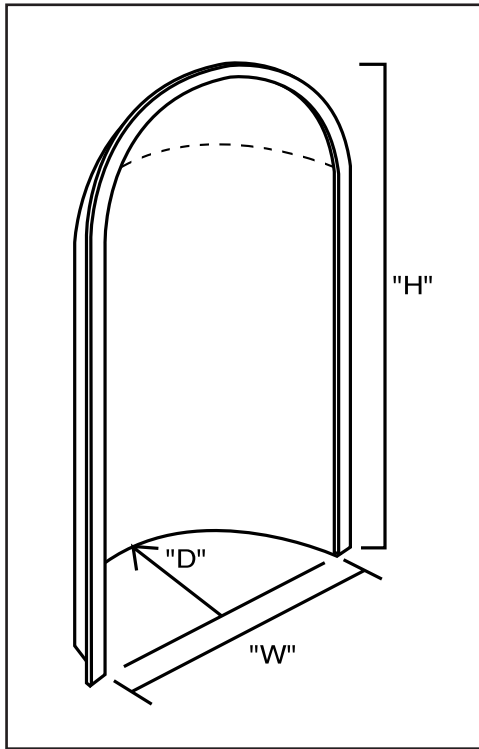

# SMOOTH NICHE & NICHE BACKS

**Smooth Niches**

Model#	Width	Height	Depth
SN-001	33 1/2"	65"	11 1/4"*
SN-002	35"	65 1/2"	14" *
SN-003	36"	63"	18"
SN-004	24"	53"	9" *
SN-005	30"	63"	15"
SN-006	24"	53"	12"
SN-007	19 1/2"	48"	10"
SN-008	32 5/16"	57 3/4"	9 13/16"
SN-009	12"	18"	2 1/2"

**Niche Backs**

Model#	Width	Height	Depth
NC-002B	33"	44"	16 1/2"
NC-003B	46"	48"	16"
NC-004B	34 1/2"	48"	17 1/4"
NC-005B	28"	48"	14"
NC-006B	29 1/2"	48"	14 3/4"
7800-B	25 1/4"	48"	10"
7801-B	24 1/2"	48"	12"
7804-B	37"	48"	10 1/2" *
7805-B	29 1/2"	48"	14 3/4"
7808/16-B	48 1/2"	48"	18 1/4"
7815-B	29 1/4"	48"	14 1/2"
7817-B	26"	48"	12 1/4"
7823-B	25 3/8"	48"	6" *
7821-B	28"	48"	10 1/2" *
7822-B	18 1/8"	48"	8 3/4"

**All smooth niches and niche backs provided with front edge flanges for flush mounting to 1/2" drywall.**

Note - \* Denotes elliptical cross section.

**FELBER**  
ORNAMENTAL  
PLASTERING CORP.

PO BOX 57, 1000 WEST WASHINGTON STREET  
NORRISTOWN, PENNSYLVANIA 19404  
FAX: 610-275-6636 1-800-392-6896 WEB: www.felber.net