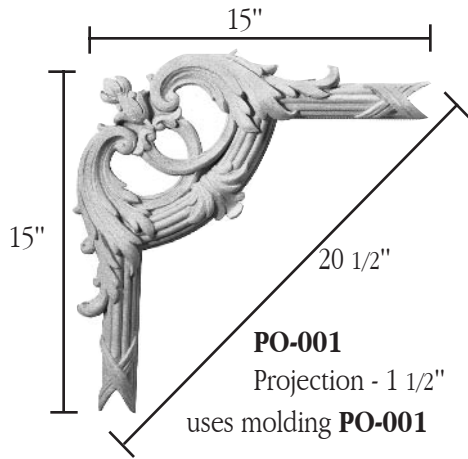

# PANEL ORNAMENTS

**Note:** For corresponding moldings: see next page

Scale- 1 1/2" = 1' 0"

**FELBER**  
ORNAMENTAL  
PLASTERING CORP.

PO BOX 57, 1000 WEST WASHINGTON STREET  
NORRISTOWN, PENNSYLVANIA 19404  
FAX: 610-275-6636 1-800-392-6896 WEB: www.felber.net