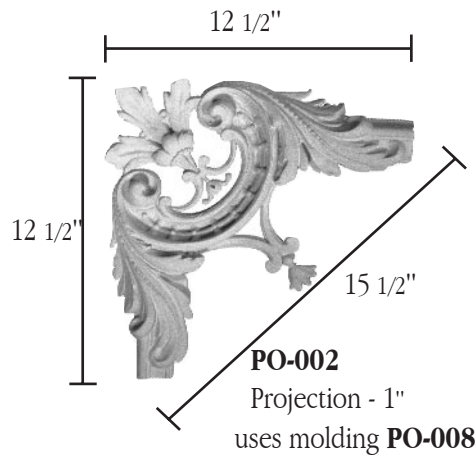

# PANEL ORNAMENTS

**Note:** For corresponding moldings: see next page

Scale- 1 1/2" = 1' 0"

**FELBER**  
ORNAMENTAL  
PLASTERING CORP.

PO BOX 57, 1000 WEST WASHINGTON STREET  
NORRISTOWN, PENNSYLVANIA 19404  
FAX: 610-275-6636 1-800-392-6896 WEB: www.felber.net