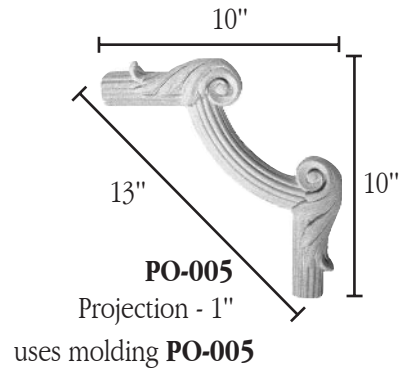

# PANEL ORNAMENTS

**Note:** For corresponding moldings: see next page

Scale- 1 1/2" = 1' 0"

**FELBER**  
ORNAMENTAL  
PLASTERING CORP.

PO BOX 57, 1000 WEST WASHINGTON STREET  
NORRISTOWN, PENNSYLVANIA 19404  
FAX: 610-275-6636 1-800-392-6896 WEB: www.felber.net