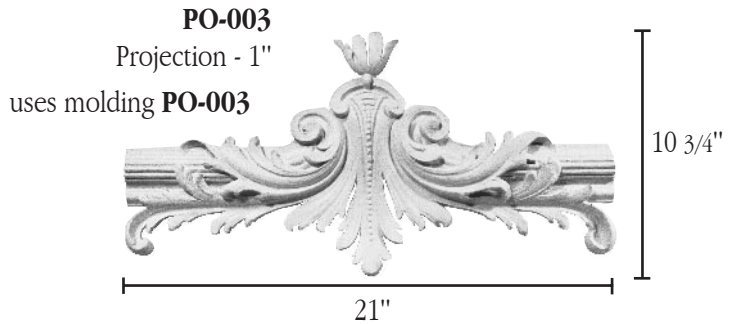

# PANEL ORNAMENTS

**Note:** For corresponding moldings: see next page

Scale- 1 1/2" = 1' 0"

**FELBER**  
ORNAMENTAL  
PLASTERING CORP.

PO BOX 57, 1000 WEST WASHINGTON STREET  
NORRISTOWN, PENNSYLVANIA 19404  
FAX: 610-275-6636 1-800-392-6896 WEB: www.felber.net