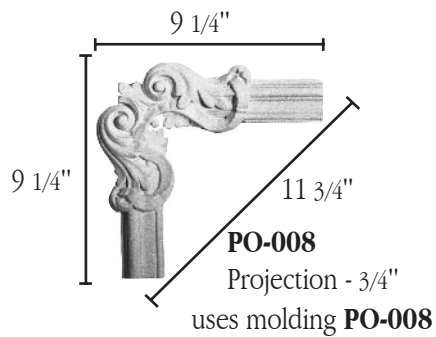

# PANEL ORNAMENTS

**Note:** For corresponding moldings: see next page

Scale- 1 1/2" = 1' 0"

**FELBER**  
ORNAMENTAL  
PLASTERING CORP.

PO BOX 57, 1000 WEST WASHINGTON STREET  
NORRISTOWN, PENNSYLVANIA 19404  
FAX: 610-275-6636 1-800-392-6896 WEB: www.felber.net