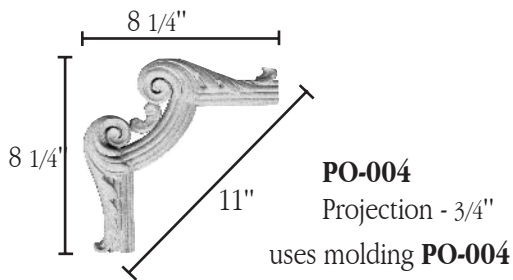

# PANEL ORNAMENTS

**Note:** For corresponding moldings: see next page

Scale- 1 1/2" = 1' 0"

**FELBER**  
ORNAMENTAL  
PLASTERING CORP.

PO BOX 57, 1000 WEST WASHINGTON STREET  
NORRISTOWN, PENNSYLVANIA 19404  
FAX: 610-275-6636 1-800-392-6896 WEB: www.felber.net