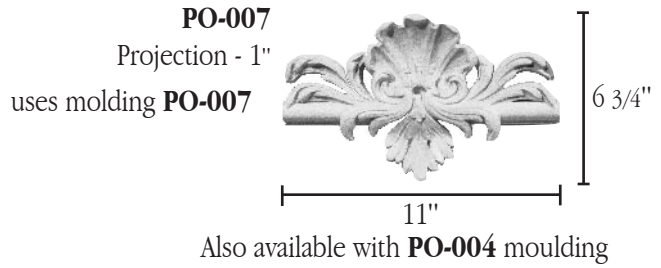

# PANEL ORNAMENTS

**Note:** For corresponding moldings: see next page

Scale- 1 1/2" = 1' 0"

**FELBER**  
ORNAMENTAL  
PLASTERING CORP.

PO BOX 57, 1000 WEST WASHINGTON STREET  
NORRISTOWN, PENNSYLVANIA 19404  
FAX: 610-275-6636 1-800-392-6896 WEB: www.felber.net