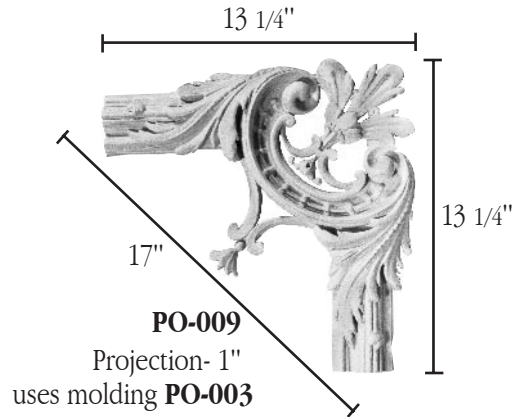

# PANEL ORNAMENTS

**Note:** For corresponding moldings: see next page

Scale- 1 1/2" = 1' 0"

**FELBER**  
ORNAMENTAL  
PLASTERING CORP.

PO BOX 57, 1000 WEST WASHINGTON STREET  
NORRISTOWN, PENNSYLVANIA 19404  
FAX: 610-275-6636 1-800-392-6896 WEB: www.felber.net