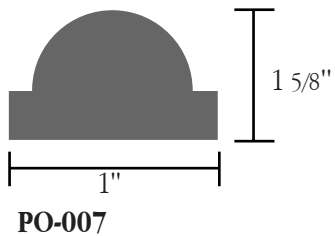

PANEL MOLDINGS

Scale - Full size

Scale - 1 1/2" = 1'-0"

also available without leaves. **PO-003**

FELBER
ORNAMENTAL
PLASTERING CORP.

PO BOX 57, 1000 WEST WASHINGTON STREET
NORRISTOWN, PENNSYLVANIA 19404
FAX: 610-275-6636 1-800-392-6896 WEB: www.felber.net