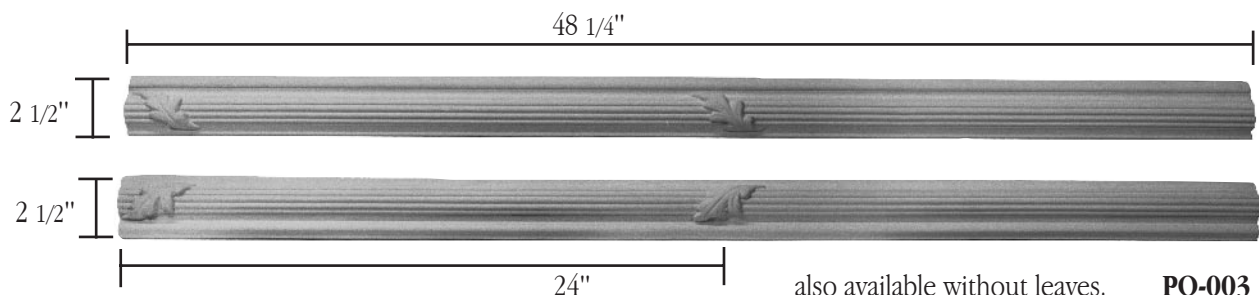

PANEL MOLDINGS

Scale - Full size

Scale - 1 1/2" = 1'-0"

also available without leaves. **PO-003**

FELBER
ORNAMENTAL
PLASTERING CORP.

PO BOX 57, 1000 WEST WASHINGTON STREET
NORRISTOWN, PENNSYLVANIA 19404
FAX: 610-275-6636 1-800-392-6896 WEB: www.felber.net