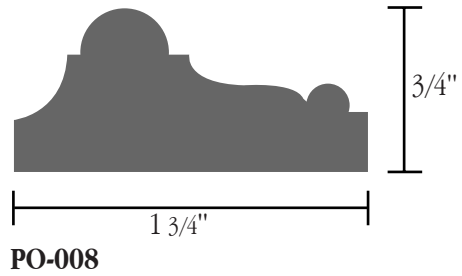

PANEL MOLDINGS

Scale - Full size

Scale - 1 1/2" = 1'-0"

also available without leaves. **PO-003**

FELBER
ORNAMENTAL
PLASTERING CORP.

PO BOX 57, 1000 WEST WASHINGTON STREET
NORRISTOWN, PENNSYLVANIA 19404
FAX: 610-275-6636 1-800-392-6896 WEB: www.felber.net