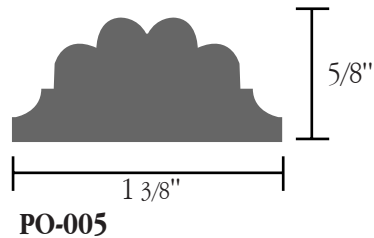

PANEL MOLDINGS

Scale - Full size

Scale - 1 1/2" = 1'-0"

also available without leaves. **PO-003**

FELBER
ORNAMENTAL
PLASTERING CORP.

PO BOX 57, 1000 WEST WASHINGTON STREET
NORRISTOWN, PENNSYLVANIA 19404
FAX: 610-275-6636 1-800-392-6896 WEB: www.felber.net