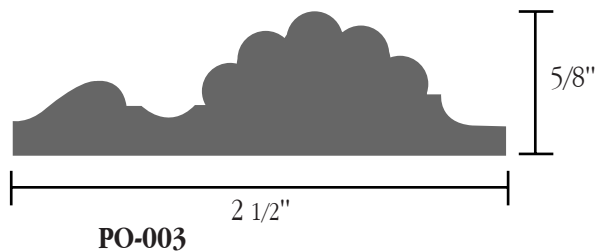

PANEL MOLDINGS

Scale - Full size

Scale - 1 1/2" = 1'-0"

also available without leaves. **PO-003**

FELBER
ORNAMENTAL
PLASTERING CORP.

PO BOX 57, 1000 WEST WASHINGTON STREET
NORRISTOWN, PENNSYLVANIA 19404
FAX: 610-275-6636 1-800-392-6896 WEB: www.felber.net