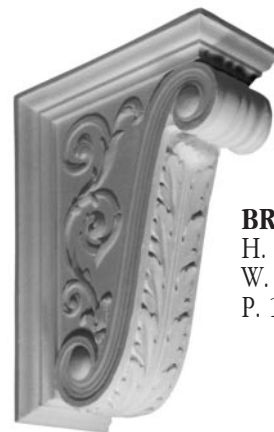

BRACKETS

BR-018
H. 4 1/8"
W. 4 1/4"
P. 4 1/4"

BR-014
H. 8 1/8"
W. 4 3/4"
P. 5 3/4"

BR-006
H. 13 3/4"
W. 9" at top
P. 4 5/8"

Scale - 2" = 1' - 0"

BR-013
H. 24 5/8"
W. 5"
P. 17 5/8"

BR-012
H. 14"
W. 4 7/8"
P. 12 1/4"

BR-011
H. 10 3/8"
W. 4 1/2"
P. 5 1/4"

BR-007-A
H. 14"
W. 8 1/4"
P. 10 1/4"

BR-007
H. 14"
W. 5"
P. 10 1/4"

Scale - 1 1/2" = 1' - 0"

FELBER
ORNAMENTAL
PLASTERING CORP.

PO BOX 57, 1000 WEST WASHINGTON STREET
NORRISTOWN, PENNSYLVANIA 19404
FAX: 610-275-6636 1-800-392-6896 WEB: www.felber.net