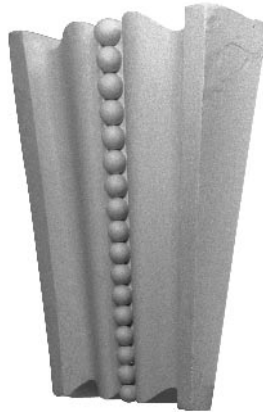

KEYSTONES

KS-001

Top
W. 6 1/4"
P. 4"
Bottom
W. 4 1/2"
P. 3"
Height 8"

KS-002

Top
W. 7"
P. 2 1/2"
Bottom
W. 4 1/4"
P. 1 1/4"
Height 7 1/2"

KS-007

Top
W. 5 3/4"
P. 3 1/2"
Bottom
W. 4 1/2"
P. 3"
Height 5 3/8"

KS-003

Top
W. 4 1/2"
P. 1 3/4"
Bottom
W. 3"
P. 3/4"
Height 9"

KS-004

Top
W. 9 5/8"
P. 3 1/2"
Bottom
W. 6 5/8"
P. 1 1/4"
Height 14"

KS-006

Top
W. 4 3/4"
P. 2"
Bottom
W. 3 3/4"
P. 2"
Height 7 1/2"

KS-008

Top
W. 6"
P. 2 1/4"
Bottom
W. 4"
P. 1 1/4"
Height 5 3/4"

KS-005

Top
W. 12 1/4"
P. 5"
Bottom
W. 8 1/4"
P. 2 1/2"
Height 13 3/4"

KS-009

Top
W. 6"
P. 1 3/4"
Bottom
W. 4 1/2"
P. 1"
Height 8 1/2"
or
Height 9 5/8"

Scale - 1 1/2" = 1' -0"

FELBER
ORNAMENTAL
PLASTERING CORP.