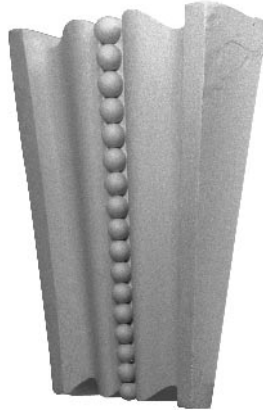

KEYSTONES

KS-001

Top
W. 6 1/4"
P. 4"
Bottom
W. 4 1/2"
P. 3"
Height 8"

KS-002

Top
W. 7"
P. 2 1/2"
Bottom
W. 4 1/4"
P. 1 1/4"
Height 7 1/2"

KS-007

Top
W. 5 3/4"
P. 3 1/2"
Bottom
W. 4 1/2"
P. 3"
Height 5 3/8"

KS-003

Top
W. 4 1/2"
P. 1 3/4"
Bottom
W. 3"
P. 3/4"
Height 9"

KS-004

Top
W. 9 5/8"
P. 3 1/2"
Bottom
W. 6 5/8"
P. 1 1/4"
Height 14"

KS-006

Top
W. 4 3/4"
P. 2"
Bottom
W. 3 3/4"
P. 2"
Height 7 1/2"

KS-008

Top
W. 6"
P. 2 1/4"
Bottom
W. 4"
P. 1 1/4"
Height 5 3/4"

KS-005

Top
W. 12 1/4"
P. 5"
Bottom
W. 8 1/4"
P. 2 1/2"
Height 13 3/4"

KS-009

Top
W. 6"
P. 1 3/4"
Bottom
W. 4 1/2"
P. 1"
Height 8 1/2"
or
Height 9 5/8"

Scale - 1 1/2" = 1' -0"

FELBER
ORNAMENTAL
PLASTERING CORP.