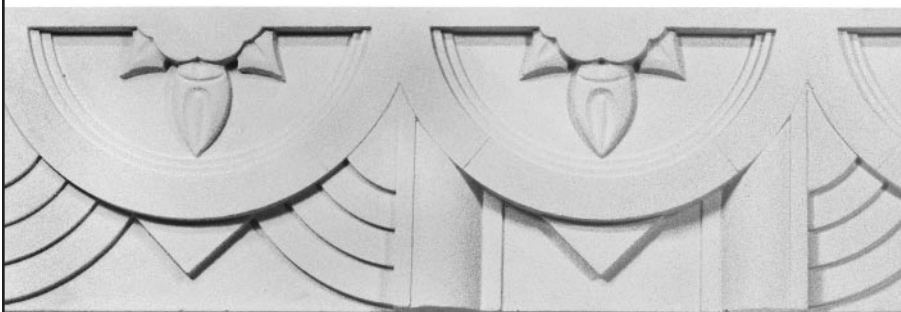

FRIEZES & MOLDINGS

MD-007
Projection 5/8"
Rep 3 3/4"

Scale - 1 1/2" = 1' - 0"

MD-008
Projection 1"
Rep 17 1/8"

MD-009
Projection 3/8"
Rep 1"

MD-010
Projection 1/2"
Rep 18"

MD-011
Projection 1/2"
Rep 7 1/2"

MD-012
Projection 3/8"
Rep 13 1/2" Scale - 3" = 1' - 0"