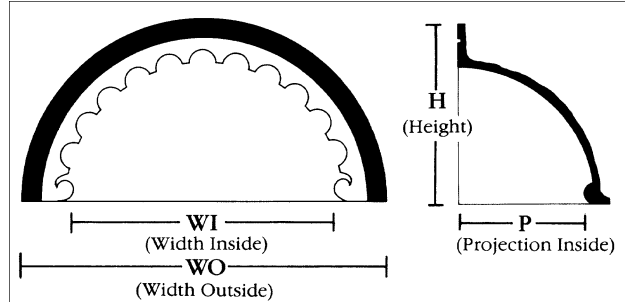

NICHE CAPS

Niche: traditionally a recess in a wall, usually designed to hold a sculpture or an urn; semicircular, surmounted by a half dome (niche cap)

Niche Cap: traditionally the decorative top portion of a wall niche; generally a scallop shell pattern.

Applications: Niches and niche caps add a beautiful accent to china closets, as well as bookcases and sculpture niches.

Niche - **7821** installation with custom trim
 H. 15 1/8"
 WI. 25"
 WO. 30 1/4"
 P. 9"

7823
 H. 13 3/4"
 WI. 22 1/2"
 WO. 25 1/4"
 P. 6"

7814
 H. 15"
 WI. 27"
 WO. 30"
 P. 3"

7817
 H. 13 3/8"
 WI. 24"
 WO. 26 3/4"
 P. 13"

7805
 H. 23 1/8"
 WI. 29 3/4"
 WO. 36 1/4"
 P. 14 5/8"

7804
 H. 19 5/8"
 WI. 33 3/8"
 WO. 39 1/2"
 P. 11"