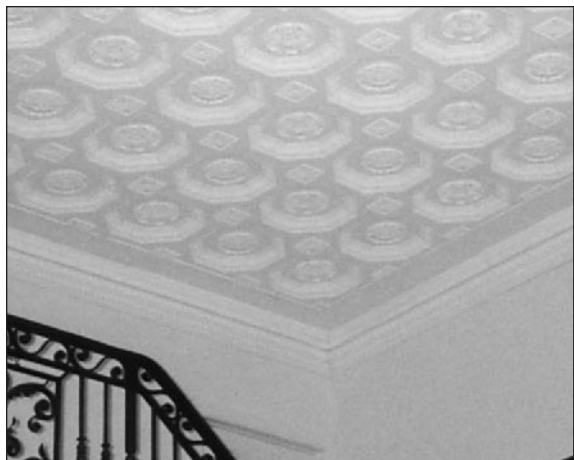

COFFERS

Ceiling installation using the CF-001 coffer panel and square rosette with optional center rosette.

Two rosette blocks are included per coffer.

CF-001

Scale - 1 1/2" = 1' - 0"

FELBER
ORNAMENTAL
PLASTERING CORP.