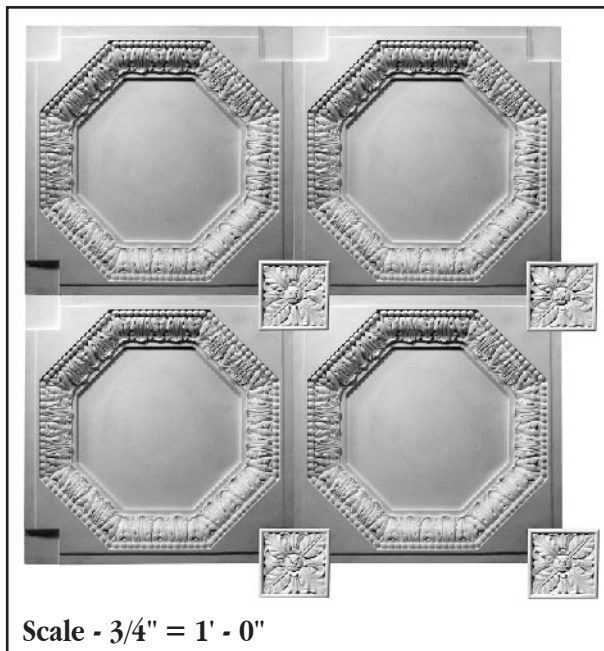

COFFERS

Ceiling installation using the CF-001 coffer panel and square rosette with optional center rosette.

Two rosette blocks are included per coffer.

CF-001

Scale - 1 1/2" = 1' - 0"

FELBER
ORNAMENTAL
PLASTERING CORP.