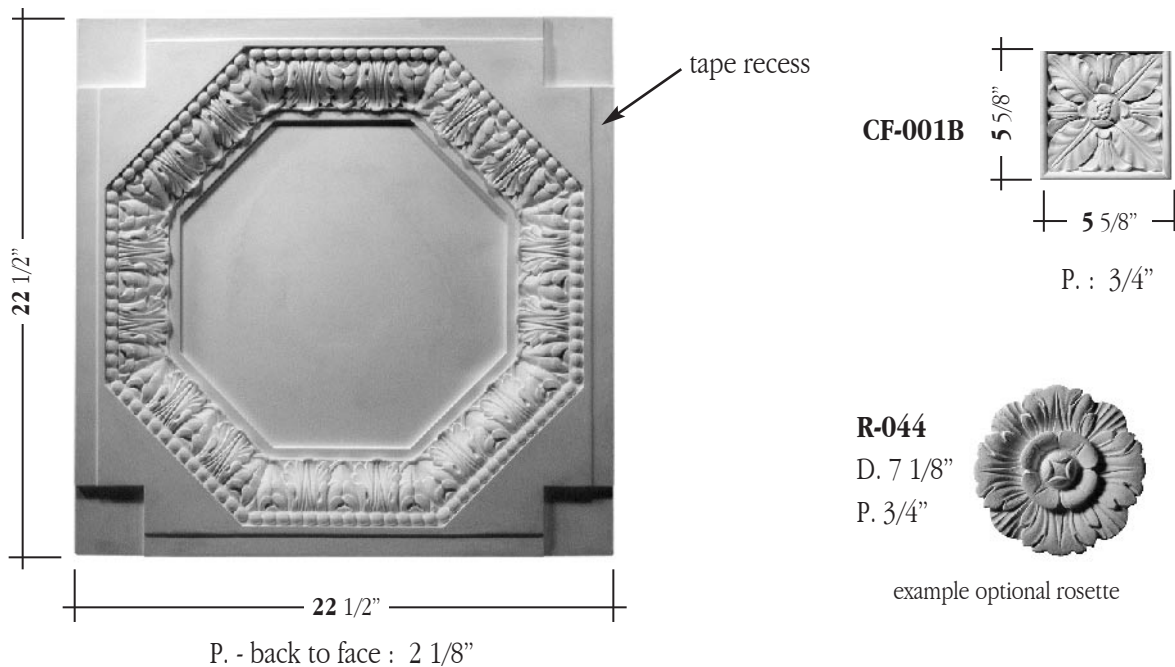

COFFERS

Ceiling installation using the CF-001 coffer panel and square rosette with optional center rosette.

Two rosette blocks are included per coffer.

CF-001

Scale - 1 1/2" = 1' - 0"

FELBER
ORNAMENTAL
PLASTERING CORP.