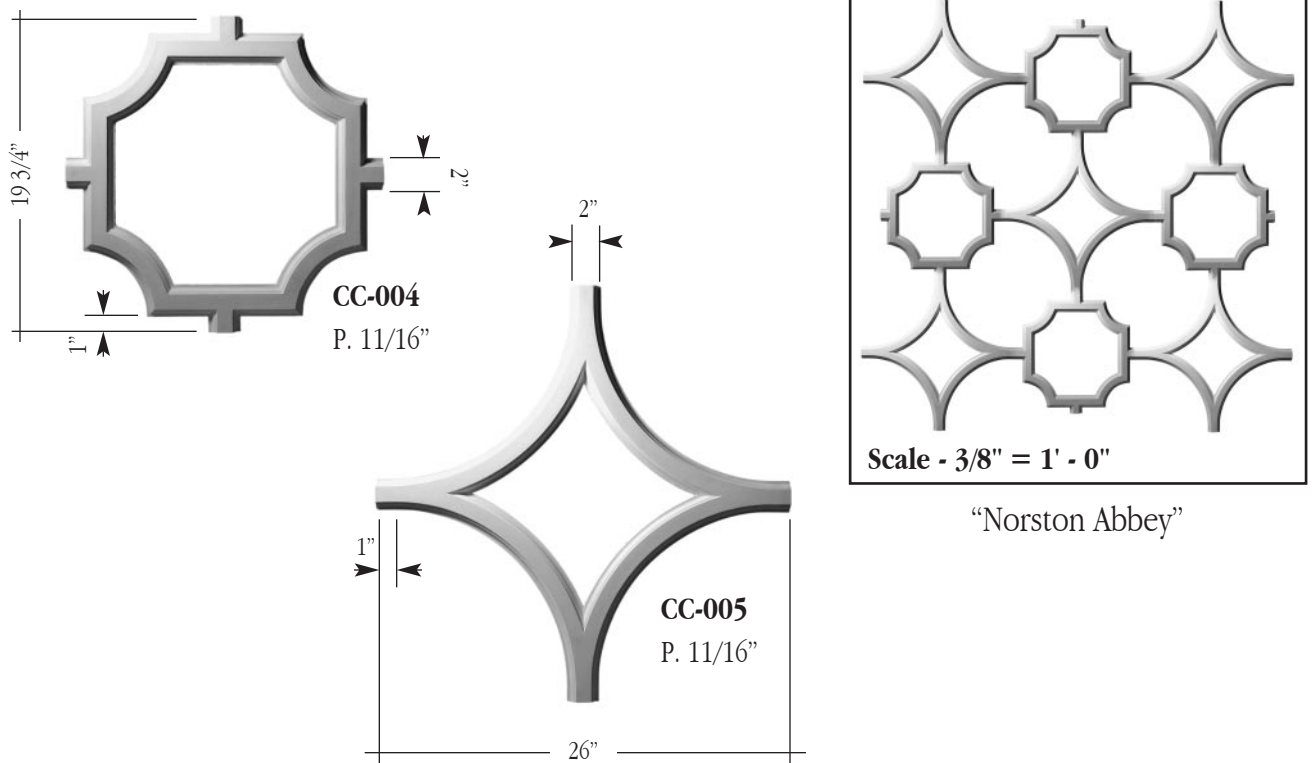

PERIOD CEILINGS

Scale - 3/4" = 1' - 0" Run mouldings are available for connectors or borders as needed.

Scale - 1" = 1' - 0" Run mouldings are available for connectors or borders as needed.

FELBER
ORNAMENTAL
PLASTERING CORP.