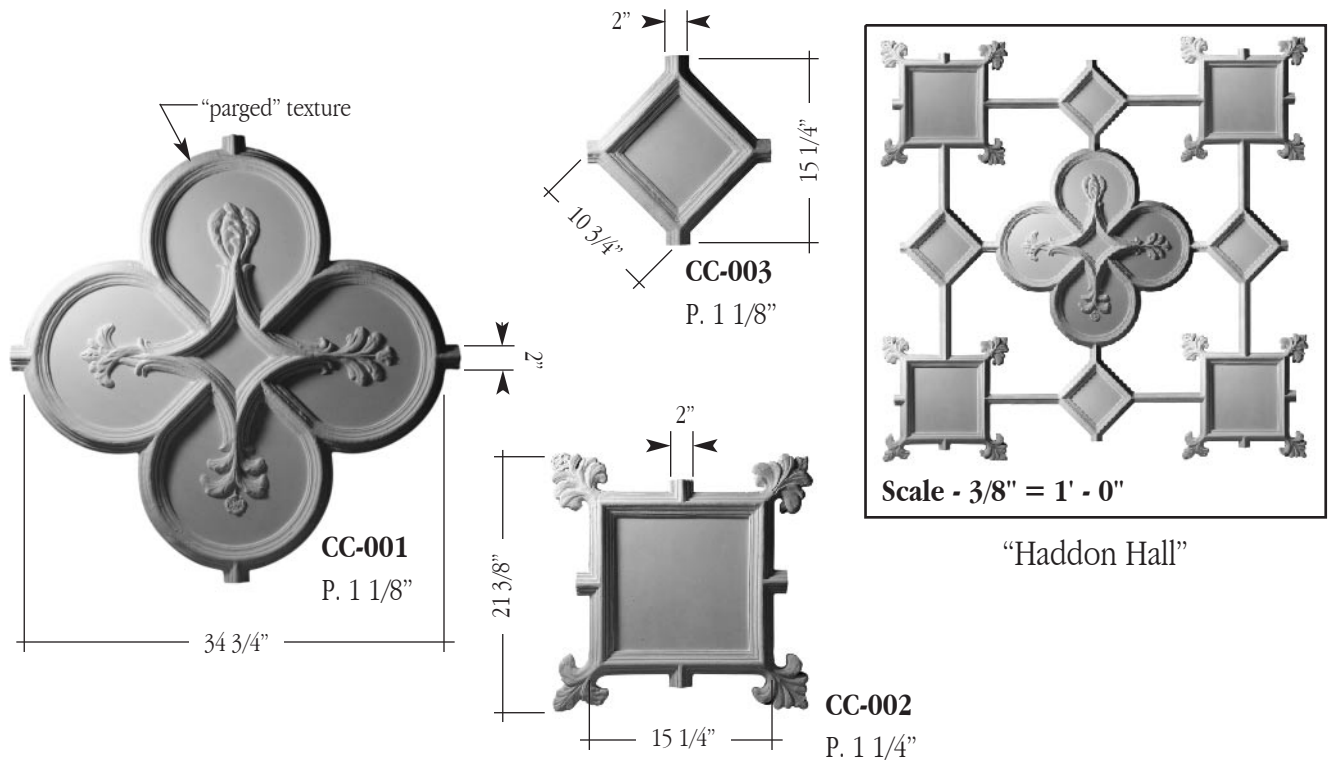

PERIOD CEILINGS

Scale - 3/4" = 1' - 0" Run mouldings are available for connectors or borders as needed.

Scale - 1" = 1' - 0" Run mouldings are available for connectors or borders as needed.

FELBER
ORNAMENTAL
PLASTERING CORP.