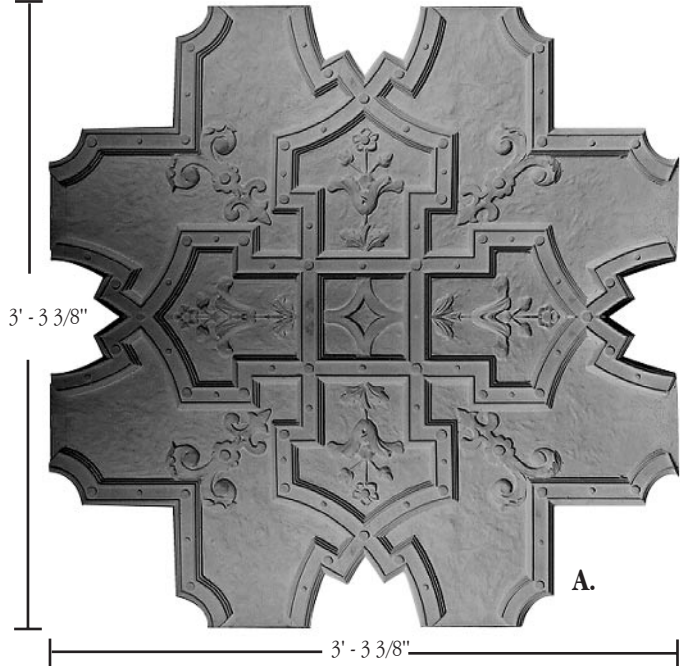

PERIOD CEILINGS: CREWE HALL

Period ceiling: a ceiling treatment done in a variety of period styles; constructed in sections or components.

Applications: In addition to ceiling applications, these can be attached to a wall to provide a number of decorative effects.

Layout: Modular dimensions of pattern will determine ceiling layout. Edge treatments are designed to suit your particular application.

Components of ceiling as supplied

Partially assembled ceiling

FELBER
ORNAMENTAL
PLASTERING CORP.