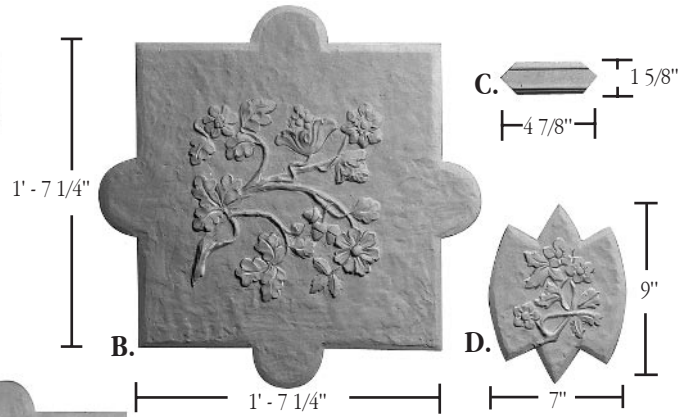

PERIOD CEILINGS: CREWE HALL

Period ceiling: a ceiling treatment done in a variety of period styles; constructed in sections or components.

Applications: In addition to ceiling applications, these can be attached to a wall to provide a number of decorative effects.

Layout: Modular dimensions of pattern will determine ceiling layout. Edge treatments are designed to suit your particular application.

Components of ceiling as supplied

Partially assembled ceiling

FELBER
ORNAMENTAL
PLASTERING CORP.