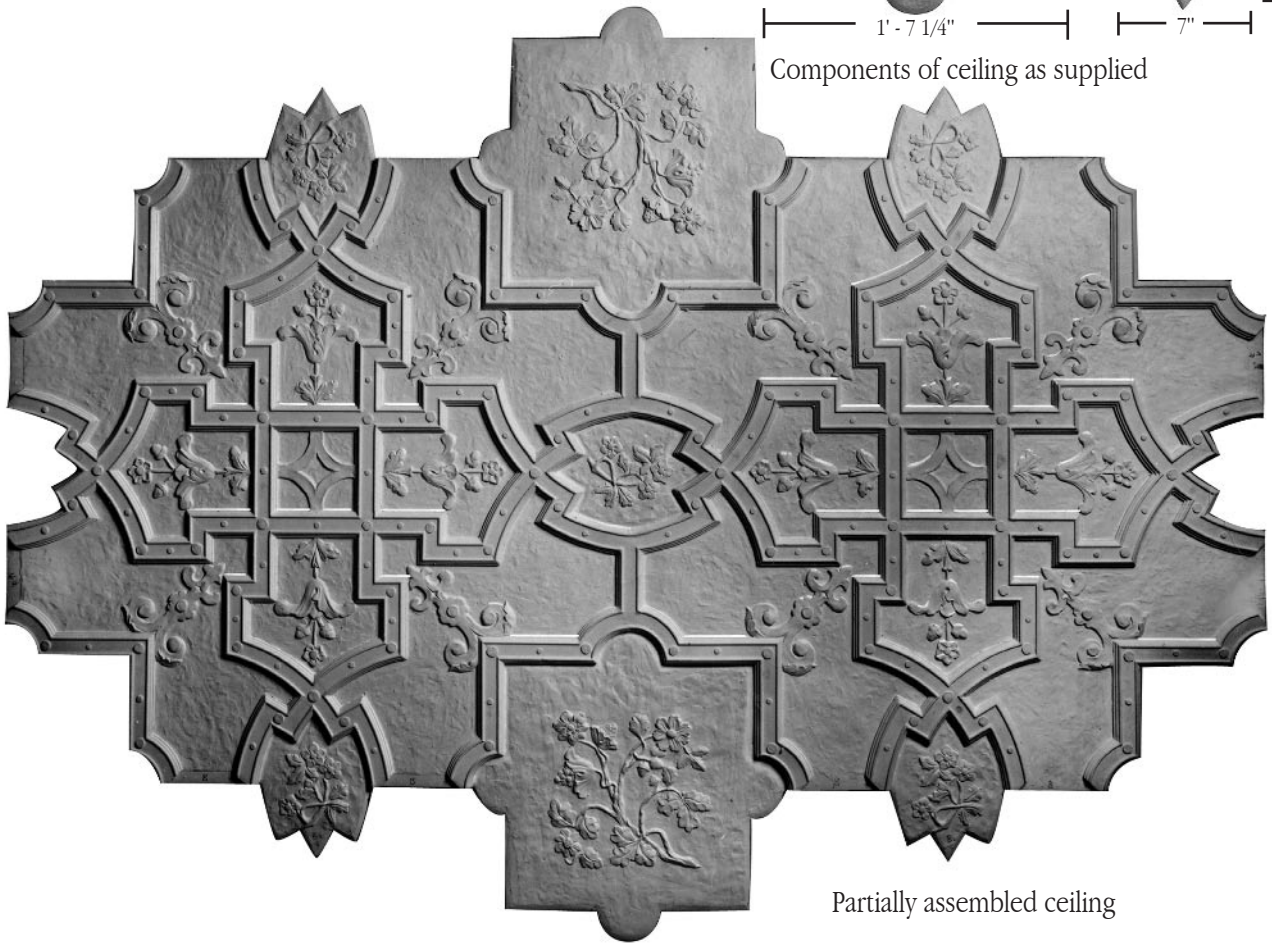

PERIOD CEILINGS: CREWE HALL

Period ceiling: a ceiling treatment done in a variety of period styles; constructed in sections or components.

Applications: In addition to ceiling applications, these can be attached to a wall to provide a number of decorative effects.

Layout: Modular dimensions of pattern will determine ceiling layout. Edge treatments are designed to suit your particular application.

Components of ceiling as supplied

Partially assembled ceiling

FELBER
ORNAMENTAL
PLASTERING CORP.