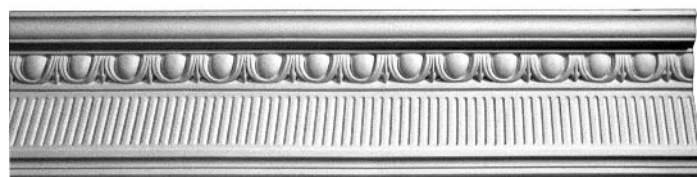

Length 6' - 0 1/4"  
Repeat 9"

**CR-024**

Length 6' - 1 1/4"  
Repeat 12 1/4"

**CR-056**

Length 6' - 11 5/8"  
Repeat 2 1/4"

Scale - 1 1/2 " = 1' - 0"

**FELBER**  
ORNAMENTAL  
PLASTERING CORP.

PO BOX 57, 1000 WEST WASHINGTON STREET  
NORRISTOWN, PENNSYLVANIA 19404  
FAX: 610-275-6636 1-800-392-6896 WEB: www.felber.net