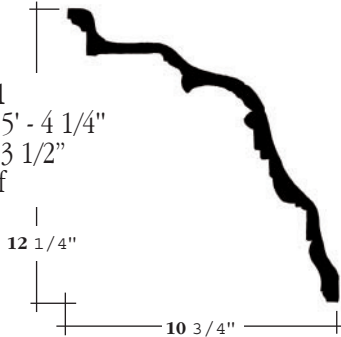

# CORNICES

**CR-032**

Length 6' - 4 1/2"  
Repeat 1 7/8"

**CR-041**

Length 5' - 4 1/4"  
Repeat 3 1/2"  
at leaf

**CR-042**

Length 6' - 2 1/2"  
Repeat 3 7/8"

**CR-055**

Length 6' - 0 1/4"  
Repeat 9"

**CR-024**

Length 6' - 1 1/4"  
Repeat 12 1/4"

**CR-056**

Length 6' - 11 5/8"  
Repeat 2 1/4"

Scale - 1 1/2 " = 1' - 0"

**FELBER**  
ORNAMENTAL  
PLASTERING CORP.

PO BOX 57, 1000 WEST WASHINGTON STREET  
NORRISTOWN, PENNSYLVANIA 19404  
FAX: 610-275-6636 1-800-392-6896 WEB: www.felber.net