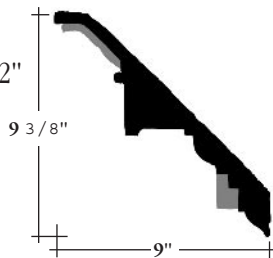

# CORNICES

**CR-032**

Length 6' - 4 1/2"  
Repeat 1 7/8"

**CR-041**

Length 5' - 4 1/4"  
Repeat 3 1/2"  
at leaf

**CR-042**

Length 6' - 2 1/2"  
Repeat 3 7/8"

**CR-055**

Length 6' - 0 1/4"  
Repeat 9"

**CR-024**

Length 6' - 1 1/4"  
Repeat 12 1/4"

**CR-056**

Length 6' - 11 5/8"  
Repeat 2 1/4"

Scale - 1 1/2 " = 1' - 0"

**FELBER**  
ORNAMENTAL  
PLASTERING CORP.

PO BOX 57, 1000 WEST WASHINGTON STREET  
NORRISTOWN, PENNSYLVANIA 19404  
FAX: 610-275-6636 1-800-392-6896 WEB: www.felber.net