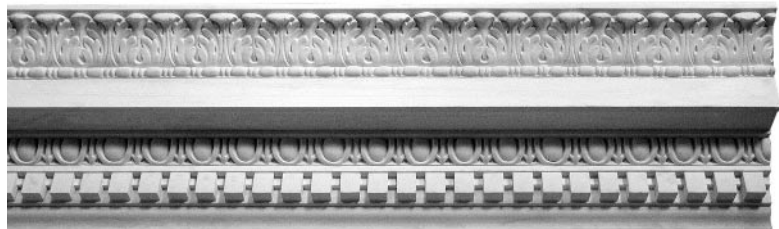

# CORNICES

**CR-032**

Length 6' - 4 1/2"  
Repeat 1 7/8"

**CR-041**

Length 5' - 4 1/4"  
Repeat 3 1/2"  
at leaf

**CR-042**

Length 6' - 2 1/2"  
Repeat 3 7/8"

**CR-055**

Length 6' - 0 1/4"  
Repeat 9"

**CR-024**

Length 6' - 1 1/4"  
Repeat 12 1/4"

**CR-056**

Length 6' - 11 5/8"  
Repeat 2 1/4"

Scale - 1 1/2 " = 1' - 0"

**FELBER**  
ORNAMENTAL  
PLASTERING CORP.

PO BOX 57, 1000 WEST WASHINGTON STREET  
NORRISTOWN, PENNSYLVANIA 19404  
FAX: 610-275-6636 1-800-392-6896 WEB: www.felber.net