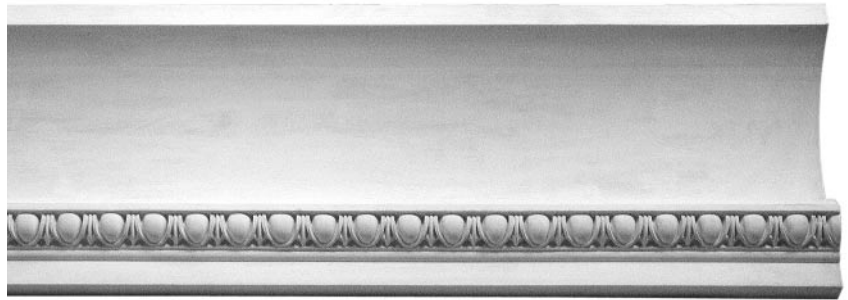

# CORNICES

**CR-032**

Length 6' - 4 1/2"  
Repeat 1 7/8"

**CR-041**

Length 5' - 4 1/4"  
Repeat 3 1/2"  
at leaf

**CR-042**

Length 6' - 2 1/2"  
Repeat 3 7/8"

**CR-055**

Length 6' - 0 1/4"  
Repeat 9"

**CR-024**

Length 6' - 1 1/4"  
Repeat 12 1/4"

**CR-056**

Length 6' - 11 5/8"  
Repeat 2 1/4"

Scale - 1 1/2 " = 1' - 0"

**FELBER**  
ORNAMENTAL  
PLASTERING CORP.

PO BOX 57, 1000 WEST WASHINGTON STREET  
NORRISTOWN, PENNSYLVANIA 19404  
FAX: 610-275-6636 1-800-392-6896 WEB: www.felber.net