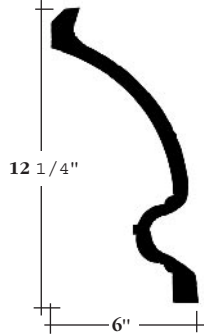

# CORNICES

**CR-032**

Length 6' - 4 1/2"  
Repeat 1 7/8"

**CR-041**

Length 5' - 4 1/4"  
Repeat 3 1/2"  
at leaf

**CR-042**

Length 6' - 2 1/2"  
Repeat 3 7/8"

**CR-055**

Length 6' - 0 1/4"  
Repeat 9"

**CR-024**

Length 6' - 1 1/4"  
Repeat 12 1/4"

**CR-056**

Length 6' - 11 5/8"  
Repeat 2 1/4"

Scale - 1 1/2 " = 1' - 0"

**FELBER**  
ORNAMENTAL  
PLASTERING CORP.

PO BOX 57, 1000 WEST WASHINGTON STREET  
NORRISTOWN, PENNSYLVANIA 19404  
FAX: 610-275-6636 1-800-392-6896 WEB: www.felber.net