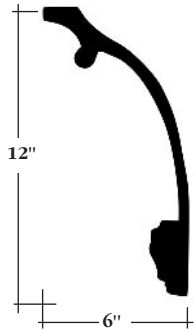

CORNICES

CR-036
 Length 6' - 0"
 Repeat 4"
 at leaf
 MVA

CR-033
 Length 6' - 0 1/2"
 Repeat 12"±

CR-034
 Length 7' - 11 1/4"
 Repeat 2"±

CR-059
 Length 5' - 10"
 Repeat 14"

Scale - 1 1/2" = 1' - 0"

FELBER
 ORNAMENTAL
 PLASTERING CORP.