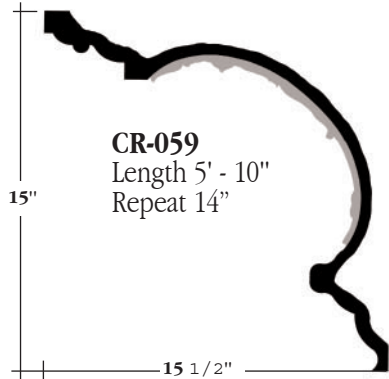

CORNICES

CR-036
 Length 6' - 0"
 Repeat 4"
 at leaf
 MVA

CR-033
 Length 6' - 0 1/2"
 Repeat 12"±

CR-034
 Length 7' - 11 1/4"
 Repeat 2"±

CR-059
 Length 5' - 10"
 Repeat 14"

Scale - 1 1/2" = 1' - 0"

FELBER
 ORNAMENTAL
 PLASTERING CORP.