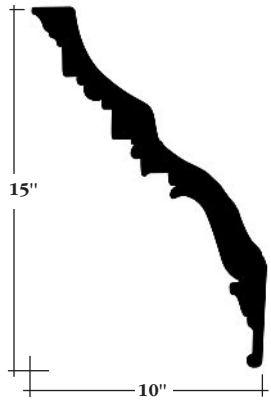

CORNICES

CR-036
 Length 6' - 0"
 Repeat 4"
 at leaf
 MVA

CR-033
 Length 6' - 0 1/2"
 Repeat 12"±

CR-034
 Length 7' - 11 1/4"
 Repeat 2"±

CR-059
 Length 5' - 10"
 Repeat 14"

Scale - 1 1/2" = 1' - 0"

FELBER
 ORNAMENTAL
 PLASTERING CORP.