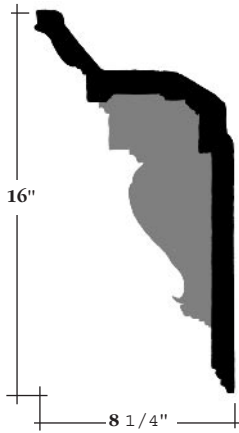

CORNICES

CR-036
 Length 6' - 0"
 Repeat 4"
 at leaf
 MVA

CR-033
 Length 6' - 0 1/2"
 Repeat 12"±

CR-034
 Length 7' - 11 1/4"
 Repeat 2"±

CR-059
 Length 5' - 10"
 Repeat 14"

Scale - 1 1/2" = 1' - 0"

FELBER
 ORNAMENTAL
 PLASTERING CORP.