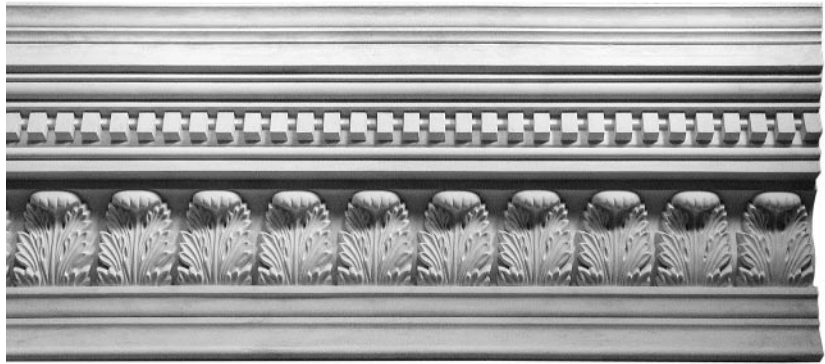

CORNICES

CR-036
 Length 6' - 0"
 Repeat 4"
 at leaf
 MVA

CR-033
 Length 6' - 0 1/2"
 Repeat 12"±

CR-034
 Length 7' - 11 1/4"
 Repeat 2"±

CR-059
 Length 5' - 10"
 Repeat 14"

Scale - 1 1/2" = 1' - 0"

FELBER
 ORNAMENTAL
 PLASTERING CORP.