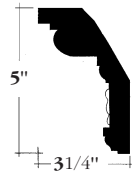

CORNICES

CR-006
Length 7' - 4"
Repeat 2 1/2"

CR-007
Length 7' - 2 1/2"
Repeat 6"

CR-008
Length 6' - 3 3/4"
Repeat 6 1/4"

R-287
Length 6' - 0"

6306
Length 7' - 0"
Repeat 14"

CR-005
Length 6' - 0"

FELBER
ORNAMENTAL
PLASTERING CORP.