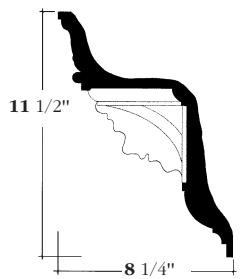

CORNICES

CR-006
Length 7' - 4"
Repeat 2 1/2"

CR-007
Length 7' - 2 1/2"
Repeat 6"

CR-008
Length 6' - 3 3/4"
Repeat 6 1/4"

R-287
Length 6' - 0"

6306
Length 7' - 0"
Repeat 14"

CR-005
Length 6' - 0"

FELBER
ORNAMENTAL
PLASTERING CORP.