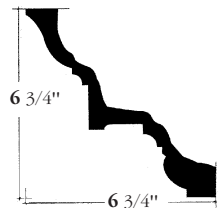

CORNICES

CR-006
Length 7' - 4"
Repeat 2 1/2"

CR-007
Length 7' - 2 1/2"
Repeat 6"

CR-008
Length 6' - 3 3/4"
Repeat 6 1/4"

R-287
Length 6' - 0"

6306
Length 7' - 0"
Repeat 14"

CR-005
Length 6' - 0"

FELBER
ORNAMENTAL
PLASTERING CORP.