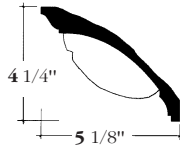

CORNICES

CR-006
Length 7' - 4"
Repeat 2 1/2"

CR-007
Length 7' - 2 1/2"
Repeat 6"

CR-008
Length 6' - 3 3/4"
Repeat 6 1/4"

R-287
Length 6' - 0"

6306
Length 7' - 0"
Repeat 14"

CR-005
Length 6' - 0"

FELBER
ORNAMENTAL
PLASTERING CORP.