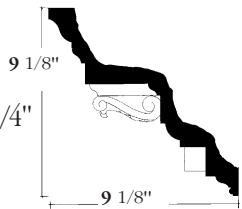

CORNICES

CR-006
Length 7' - 4"
Repeat 2 1/2"

CR-007
Length 7' - 2 1/2"
Repeat 6"

CR-008
Length 6' - 3 3/4"
Repeat 6 1/4"

R-287
Length 6' - 0"

6306
Length 7' - 0"
Repeat 14"

CR-005
Length 6' - 0"

FELBER
ORNAMENTAL
PLASTERING CORP.