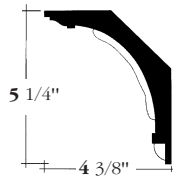

# CORNICES

**CR-001**  
Length 6' - 0"  
Repeat 4"

Scale - 1" = 1' - 0"

**CR-002**  
Length 5' - 7 3/4"  
Repeat 3 5/8"

**CR-003**  
Length 5' - 7 1/2"  
Repeat 22 1/4"

**CR-004**  
Length 6' - 1"  
Repeat 4 1/2"

**CR-009**  
Length 6' - 0"  
Repeat 12"  
MVA

**CR-010**  
Length 6' - 0"

Scale - 1 1/2" = 1' - 0"

**FELBER**  
ORNAMENTAL  
PLASTERING CORP.

PO BOX 57, 1000 WEST WASHINGTON STREET  
NORRISTOWN, PENNSYLVANIA 19404  
FAX: 610-275-6636 1-800-392-6896 WEB: www.felber.net