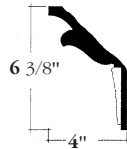

# CORNICES

**CR-001**  
Length 6' - 0"  
Repeat 4"

Scale - 1" = 1' - 0"

**CR-002**  
Length 5' - 7 3/4"  
Repeat 3 5/8"

**CR-003**  
Length 5' - 7 1/2"  
Repeat 22 1/4"

**CR-004**  
Length 6' - 1"  
Repeat 4 1/2"

**CR-009**  
Length 6' - 0"  
Repeat 12"  
MVA

**CR-010**  
Length 6' - 0"

Scale - 1 1/2" = 1' - 0"

**FELBER**  
ORNAMENTAL  
PLASTERING CORP.

PO BOX 57, 1000 WEST WASHINGTON STREET  
NORRISTOWN, PENNSYLVANIA 19404  
FAX: 610-275-6636 1-800-392-6896 WEB: www.felber.net