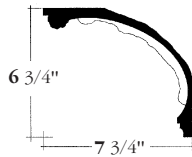

# CORNICES

**CR-001**  
Length 6' - 0"  
Repeat 4"

Scale - 1" = 1' - 0"

**CR-002**  
Length 5' - 7 3/4"  
Repeat 3 5/8"

**CR-003**  
Length 5' - 7 1/2"  
Repeat 22 1/4"

**CR-004**  
Length 6' - 1"  
Repeat 4 1/2"

**CR-009**  
Length 6' - 0"  
Repeat 12"  
MVA

**CR-010**  
Length 6' - 0"

Scale - 1 1/2" = 1' - 0"

**FELBER**  
ORNAMENTAL  
PLASTERING CORP.

PO BOX 57, 1000 WEST WASHINGTON STREET  
NORRISTOWN, PENNSYLVANIA 19404  
FAX: 610-275-6636 1-800-392-6896 WEB: www.felber.net