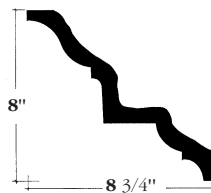

# CORNICES

**CR-001**  
Length 6' - 0"  
Repeat 4"

Scale - 1" = 1' - 0"

**CR-002**  
Length 5' - 7 3/4"  
Repeat 3 5/8"

**CR-003**  
Length 5' - 7 1/2"  
Repeat 22 1/4"

**CR-004**  
Length 6' - 1"  
Repeat 4 1/2"

**CR-009**  
Length 6' - 0"  
Repeat 12"  
MVA

**CR-010**  
Length 6' - 0"

Scale - 1 1/2" = 1' - 0"

**FELBER**  
ORNAMENTAL  
PLASTERING CORP.

PO BOX 57, 1000 WEST WASHINGTON STREET  
NORRISTOWN, PENNSYLVANIA 19404  
FAX: 610-275-6636 1-800-392-6896 WEB: www.felber.net