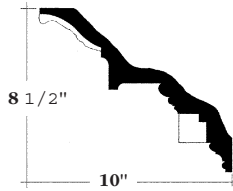

# CORNICES

**CR-001**  
Length 6' - 0"  
Repeat 4"

Scale - 1" = 1' - 0"

**CR-002**  
Length 5' - 7 3/4"  
Repeat 3 5/8"

**CR-003**  
Length 5' - 7 1/2"  
Repeat 22 1/4"

**CR-004**  
Length 6' - 1"  
Repeat 4 1/2"

**CR-009**  
Length 6' - 0"  
Repeat 12"  
MVA

**CR-010**  
Length 6' - 0"

Scale - 1 1/2" = 1' - 0"

**FELBER**  
ORNAMENTAL  
PLASTERING CORP.

PO BOX 57, 1000 WEST WASHINGTON STREET  
NORRISTOWN, PENNSYLVANIA 19404  
FAX: 610-275-6636 1-800-392-6896 WEB: www.felber.net