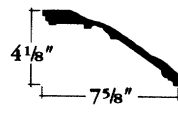

CORNICES

6206

Length 5' - 1"
Repeat 7 5/8"

6311

Length 4' - 11"
Repeat 2' - 6"

S-6250

Length 4' - 9"
Repeat 2 1/2"

S-6254

Length 5' - 3"
Repeat 10 1/2"

S-6202

Length 4' - 11"
Repeat 1' - 3"

S-6241

Length 5' - 1"
Repeat 1' - 0"

Scale - 1" = 1' - 0"

S-6323

Length 4' - 11"
Repeat 4' - 11"

R-169A

Length 6' - 9"

Scale - 3/4" = 1' - 0"

FELBER
ORNAMENTAL
PLASTERING CORP.

PO BOX 57, 1000 WEST WASHINGTON STREET
NORRISTOWN, PENNSYLVANIA 19404
FAX: 610-275-6636 1-800-392-6896 WEB: www.felber.net