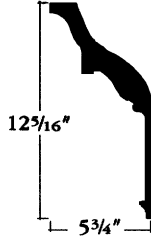

CORNICES

6206

Length 5' - 1"
Repeat 7 5/8"

6311

Length 4' - 11"
Repeat 2' - 6"

S-6250

Length 4' - 9"
Repeat 2 1/2"

S-6254

Length 5' - 3"
Repeat 10 1/2"

S-6202

Length 4' - 11"
Repeat 1' - 3"

S-6241

Length 5' - 1"
Repeat 1' - 0"

Scale - 1" = 1' - 0"

S-6323

Length 4' - 11"
Repeat 4' - 11"

R-169A

Length 6' - 9"

Scale - 3/4" = 1' - 0"

FELBER
ORNAMENTAL
PLASTERING CORP.

PO BOX 57, 1000 WEST WASHINGTON STREET
NORRISTOWN, PENNSYLVANIA 19404
FAX: 610-275-6636 1-800-392-6896 WEB: www.felber.net