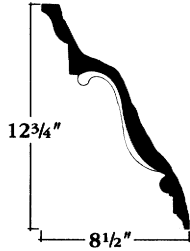

CORNICES

6206

Length 5' - 1"
Repeat 7 5/8"

6311

Length 4' - 11"
Repeat 2' - 6"

S-6250

Length 4' - 9"
Repeat 2 1/2"

S-6254

Length 5' - 3"
Repeat 10 1/2"

S-6202

Length 4' - 11"
Repeat 1' - 3"

S-6241

Length 5' - 1"
Repeat 1' - 0"

Scale - 1" = 1' - 0"

S-6323

Length 4' - 11"
Repeat 4' - 11"

R-169A

Length 6' - 9"

Scale - 3/4" = 1' - 0"

FELBER
ORNAMENTAL
PLASTERING CORP.

PO BOX 57, 1000 WEST WASHINGTON STREET
NORRISTOWN, PENNSYLVANIA 19404
FAX: 610-275-6636 1-800-392-6896 WEB: www.felber.net