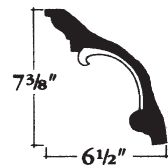

# CORNICES

**6212A**  
Length 5' - 1"  
Repeat 1' - 0"

**6313**  
Length 5' - 4"  
Repeat 3 1/2"

**6310**  
Length 4' - 6"  
Repeat 6 5/8"

**6505**  
Length 5' - 5"  
Repeat 6 1/2"

**F-6400**  
Length 6' - 5 3/4"  
Repeat 6"

**241**  
Length 4' - 11"  
Repeat 8 1/2"

Scale - 1" = 1' - 0"

**6310A**  
Length 6' - 10"  
Repeat 1 1/2"

Scale - 1 1/2" = 1' - 0"

**FELBER**  
ORNAMENTAL  
PLASTERING CORP.

PO BOX 57, 1000 WEST WASHINGTON STREET  
NORRISTOWN, PENNSYLVANIA 19404  
FAX: 610-275-6636 1-800-392-6896 WEB: www.felber.net