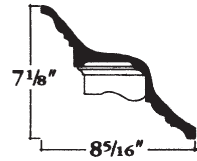

# CORNICES

**6212A**  
Length 5' - 1"  
Repeat 1' - 0"

**6313**  
Length 5' - 4"  
Repeat 3 1/2"

**6310**  
Length 4' - 6"  
Repeat 6 5/8"

**6505**  
Length 5' - 5"  
Repeat 6 1/2"

**F-6400**  
Length 6' - 5 3/4"  
Repeat 6"

**241**  
Length 4' - 11"  
Repeat 8 1/2"

Scale - 1" = 1' - 0"

**6310A**  
Length 6' - 10"  
Repeat 1 1/2"

Scale - 1 1/2" = 1' - 0"

**FELBER**  
ORNAMENTAL  
PLASTERING CORP.

PO BOX 57, 1000 WEST WASHINGTON STREET  
NORRISTOWN, PENNSYLVANIA 19404  
FAX: 610-275-6636 1-800-392-6896 WEB: www.felber.net