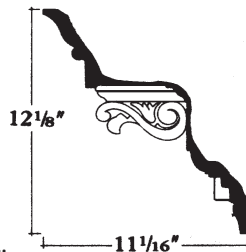

# CORNICES

**6212A**  
Length 5' - 1"  
Repeat 1' - 0"

**6313**  
Length 5' - 4"  
Repeat 3 1/2"

**6310**  
Length 4' - 6"  
Repeat 6 5/8"

**6505**  
Length 5' - 5"  
Repeat 6 1/2"

**F-6400**  
Length 6' - 5 3/4"  
Repeat 6"

**241**  
Length 4' - 11"  
Repeat 8 1/2"

Scale - 1" = 1' - 0"

**6310A**  
Length 6' - 10"  
Repeat 1 1/2"

Scale - 1 1/2" = 1' - 0"

**FELBER**  
ORNAMENTAL  
PLASTERING CORP.

PO BOX 57, 1000 WEST WASHINGTON STREET  
NORRISTOWN, PENNSYLVANIA 19404  
FAX: 610-275-6636 1-800-392-6896 WEB: www.felber.net