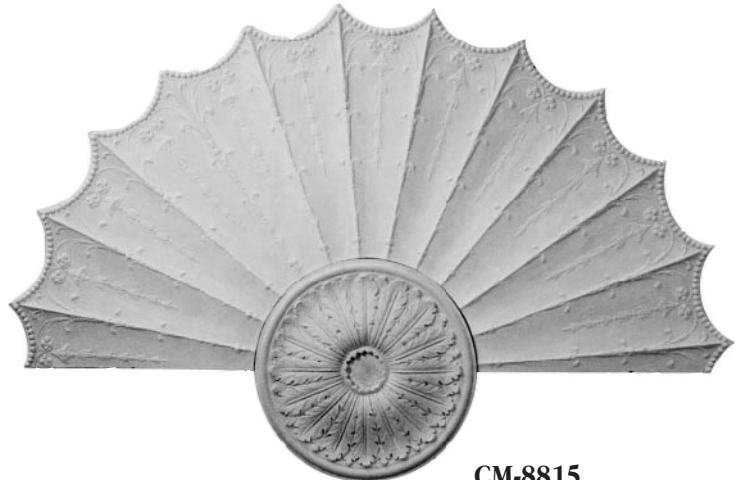

# CEILING MEDALLIONS

**CM-8865**  
D. 4' 9" X 6' 10 1/4"  
P. 3/4"

**CM-8871**  
D. 4' 9" X 8' 6"  
P. 3/4"

**CM-8803**  
D. 43 1/2"  
P. 1 1/4"

**CM-8815**  
D. 60"  
P. 1 1/2"

**CM-8868**  
D. 30 1/2" X 49 1/2"  
P. 3/4"