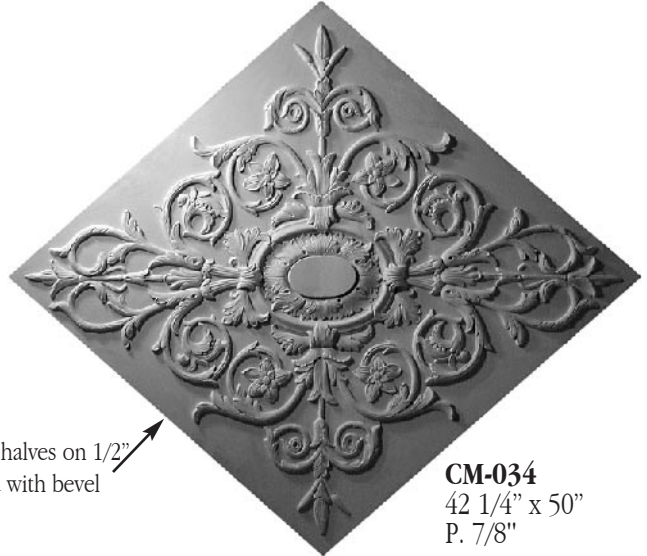

CEILING MEDALLIONS

CM-028
D. 57"
P. 1 1/4"

CM-034
42 1/4" x 50"
P. 7/8"

supplied as halves on 1/2"
background with bevel

CM-033
39" x 54"
P. 1"

supplied as halves on 1/2" background with bevel

CM-035
D. 37"
P. 1/2"

supplied loose

CM-8862
D. 32 7/8"
P. 1 1/2"

CM-8828
D. 37 3/4"
P. 1"

CM-8842
D. 31"
P. 1"

Scale - 3/4" = 1' - 0"

FELBER
ORNAMENTAL
PLASTERING CORP.

PO BOX 57, 1000 WEST WASHINGTON STREET
NORRISTOWN, PENNSYLVANIA 19404
FAX: 610-275-6636 1-800-392-6896 WEB: www.felber.net