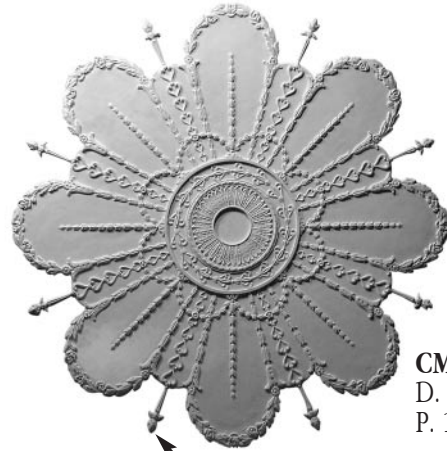

CEILING MEDALLIONS

CM-028
D. 57"
P. 1 1/4"

CM-034
42 1/4" x 50"
P. 7/8"

supplied as halves on 1/2"
background with bevel

CM-033
39" x 54"
P. 1"

supplied as halves on 1/2" background with bevel

CM-035
D. 37"
P. 1/2"

supplied loose

CM-8862
D. 32 7/8"
P. 1 1/2"

CM-8828
D. 37 3/4"
P. 1"

CM-8842
D. 31"
P. 1"

Scale - 3/4" = 1' - 0"

FELBER
ORNAMENTAL
PLASTERING CORP.

PO BOX 57, 1000 WEST WASHINGTON STREET
NORRISTOWN, PENNSYLVANIA 19404
FAX: 610-275-6636 1-800-392-6896 WEB: www.felber.net